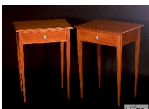

“Confluence” dining table \$18,500

Console, end, coffee, and other small tables \$1200 - 7500

Copper-topped, patinated dining table \$6000 - 18,000

Formal dining rooms & complete dining room sets \$50,000 - 125,000

Inlaid doors \$3500 - 20,000

Inlaid Shaker-style end tables \$900 - 2500

Kitchen cabinetry, custom inlay \$1000 - 50,000

“Meander” RiverLamp™ \$9000 - 22,000

Murphy bed & cabinets & shelves \$12,000 - 25,000