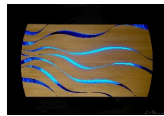

Music or book stand \$7500

“Pearls of Wisdom” dining table \$12,500 - 32,000

RiverDoor™ \$5000 - 25,000

RiverLamps™ \$6000 - 15,000

RiverMaterial™ samples \$1000 - 100,000

RiverPanels™ \$5500 - 85,000

RiverTable™ Original, coffee table \$4500 - 9500

Sculpture \$750 - 250,000

“Sunlight on the Water Table” \$6200 - 7500

\* Price ranges represent the variety of possible design/build projects typical of Reuman’s work. Higher and lower prices may result from new, more simple/complex designs, more/less expensive materials, larger or smaller orders/sets/items. Size is not necessarily proportional to price. I can inlay diamonds or bricks. I always design/build with precision. I stand behind my work.