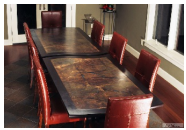

“Confluence” dining table \$18,500

Console, end, coffee, and other small tables \$1200 - 7500

Copper-topped, patinated dining table \$6000 - 18,000

Formal dining rooms & complete dining room sets \$50,000 - 125,000

Inlaid doors \$3500 - 20,000

Inlaid Shaker-style end tables \$900 - 2500

Kitchen cabinetry, custom inlay \$1000 - 50,000

“Meander” RiverLamp™ \$9000 - 22,000

Murphy bed & cabinets & shelves \$12,000 - 25,000

Music or book stand \$7500

“Pearls of Wisdom” dining table \$12,500 - 32,000

RiverDoor™ \$5000 - 25,000

RiverLamps™ \$6000 - 15,000

RiverMaterial™ samples \$1000 - 100,000

RiverPanels™ \$5500 - 85,000

RiverTable™ Original, coffee table \$4500 - 9500