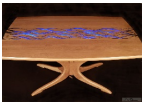

“Confluence” dining table \$18,500

Console, end, coffee, and other small tables \$1200 - 7500

Copper-topped, patinated dining table \$6000 - 18,000

Formal dining rooms & complete dining room sets \$50,000 - 125,000